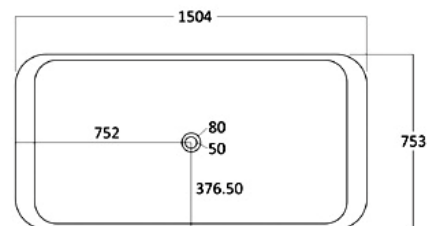

MJR-1650

Freestanding Bath 1650mm
Gloss