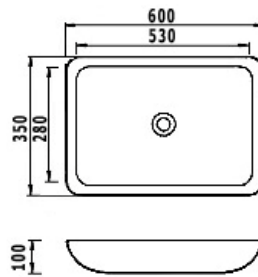

# marblo<sup>®</sup>

**MJS-420G**  
Countertop Basin 425mm  
Gloss

**MJ-R600G**  
Countertop Basin 600mm  
Gloss

**MJ-R700G**  
Countertop Basin 700mm  
Gloss