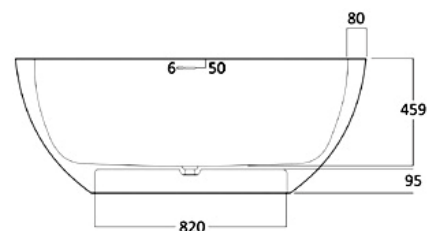

MJR-1650

Freestanding Bath 1650mm
Gloss