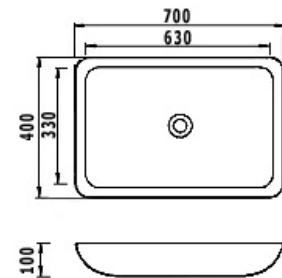

# marblo<sup>®</sup>

**MJS-420G**  
Countertop Basin 425mm  
Gloss

**MJ-R600G**  
Countertop Basin 600mm  
Gloss

**MJ-R700G**  
Countertop Basin 700mm  
Gloss