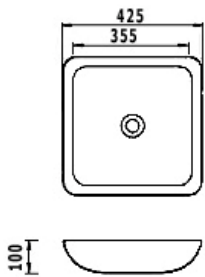

# marblo<sup>®</sup>

**MJS-420G**  
Countertop Basin 425mm  
Gloss

**MJ-R600G**  
Countertop Basin 600mm  
Gloss

**MJ-R700G**  
Countertop Basin 700mm  
Gloss