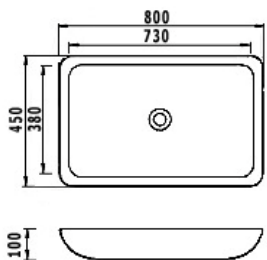

### MG-R800G

Countertop Basin 800mm  
Gloss